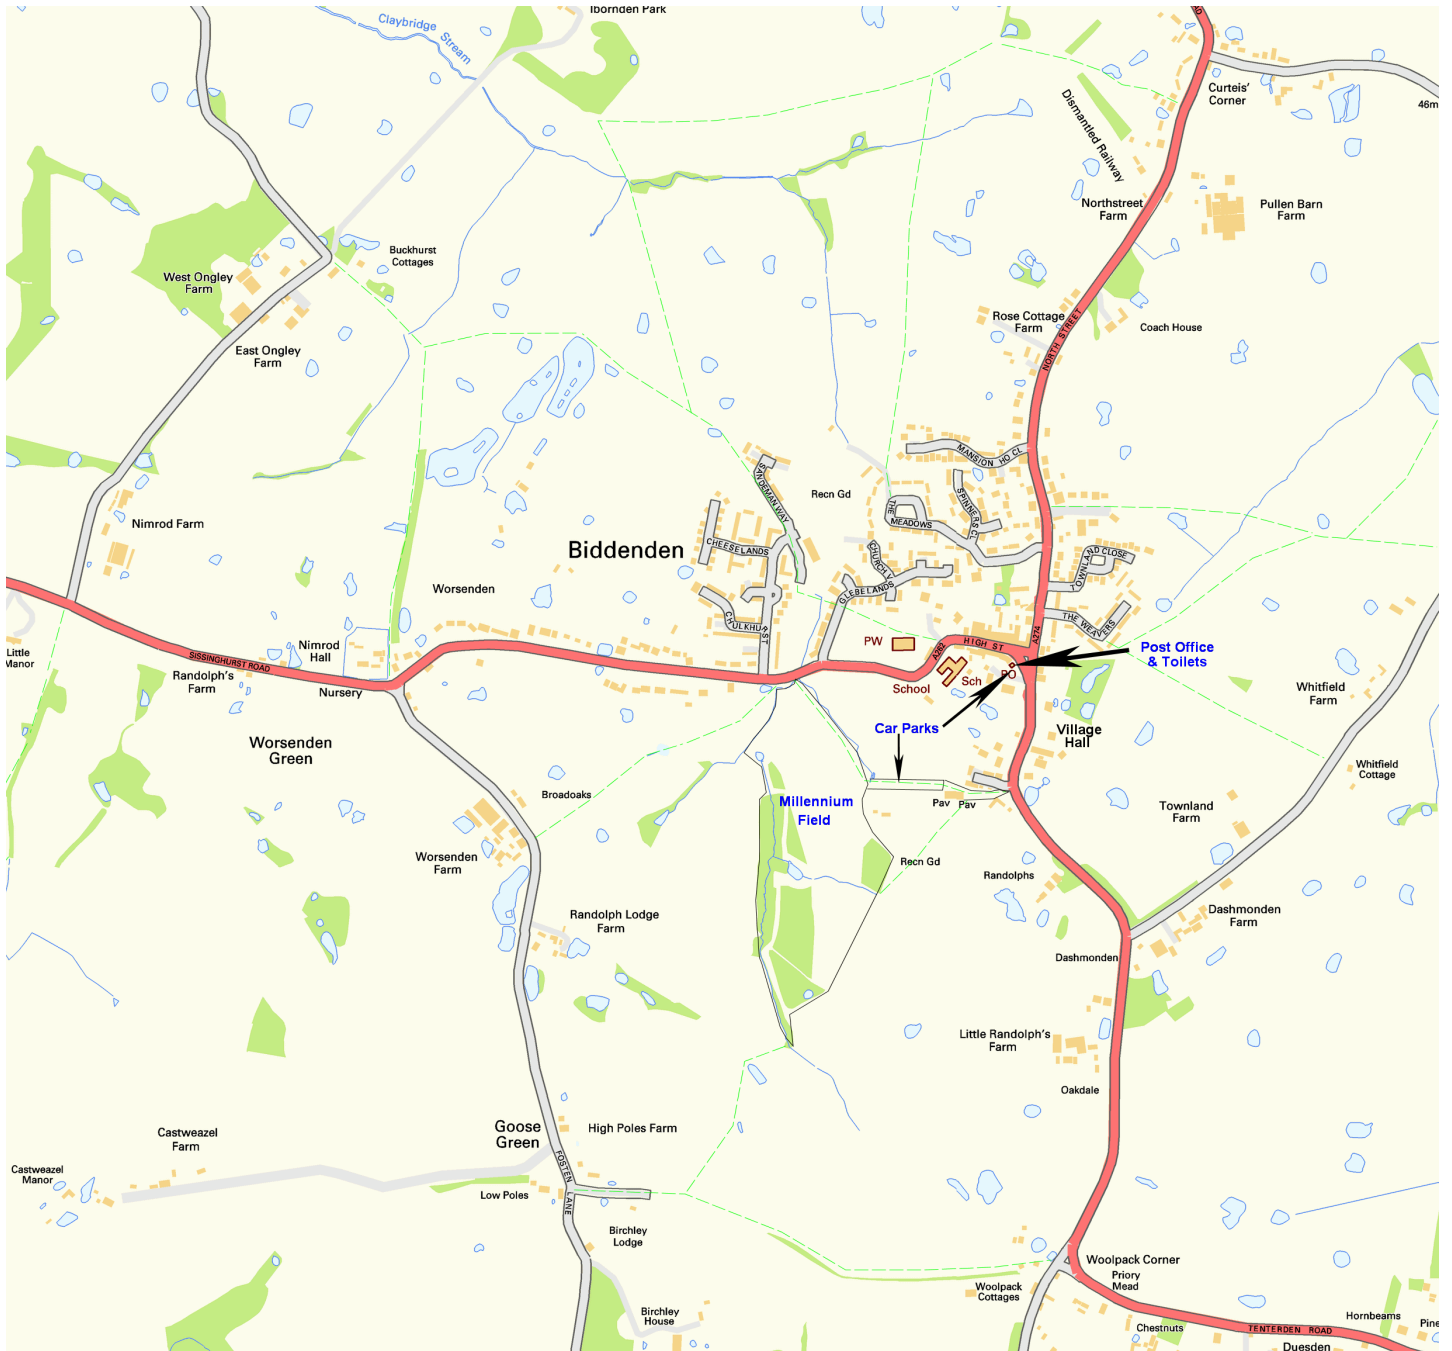

Biddenden

Kent UK

Foot Path 

Map reproduced with kind permission of Ordnance Survey