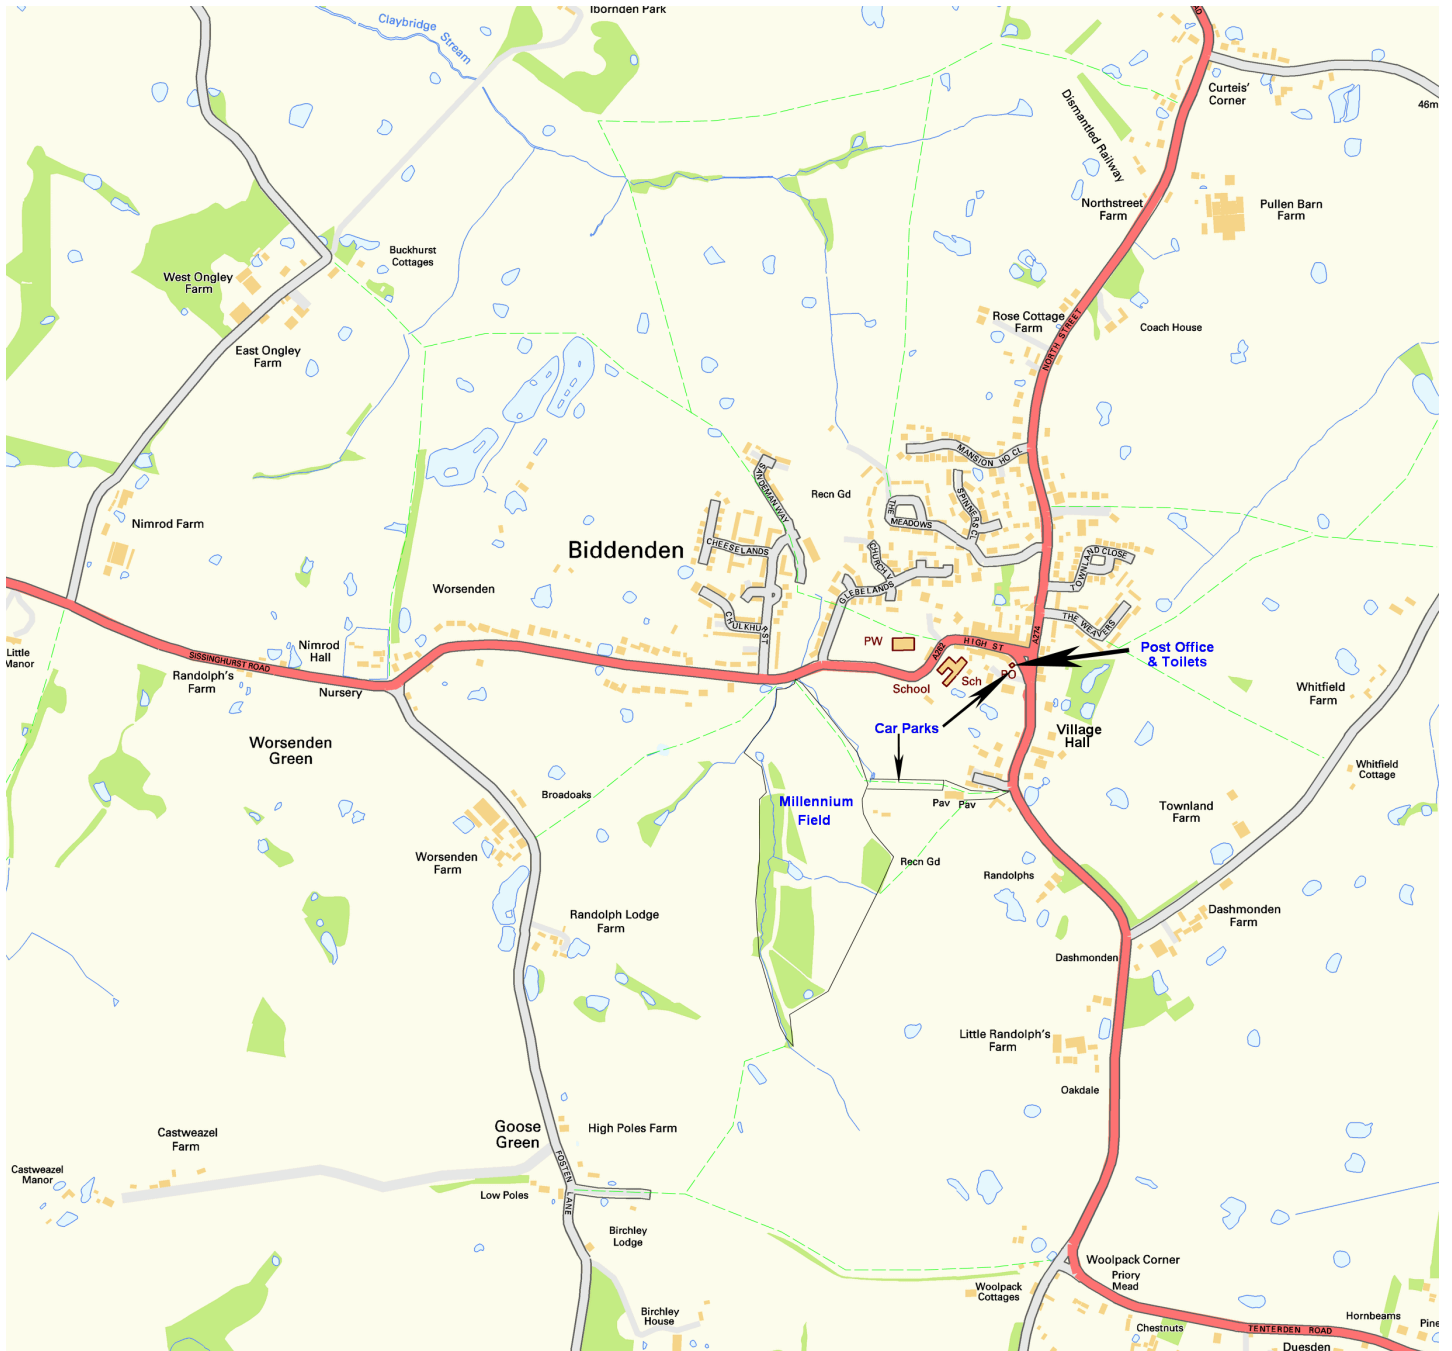

# Biddenden

Kent UK

**Foot Path** 

Map reproduced with kind permission of Ordnance Survey