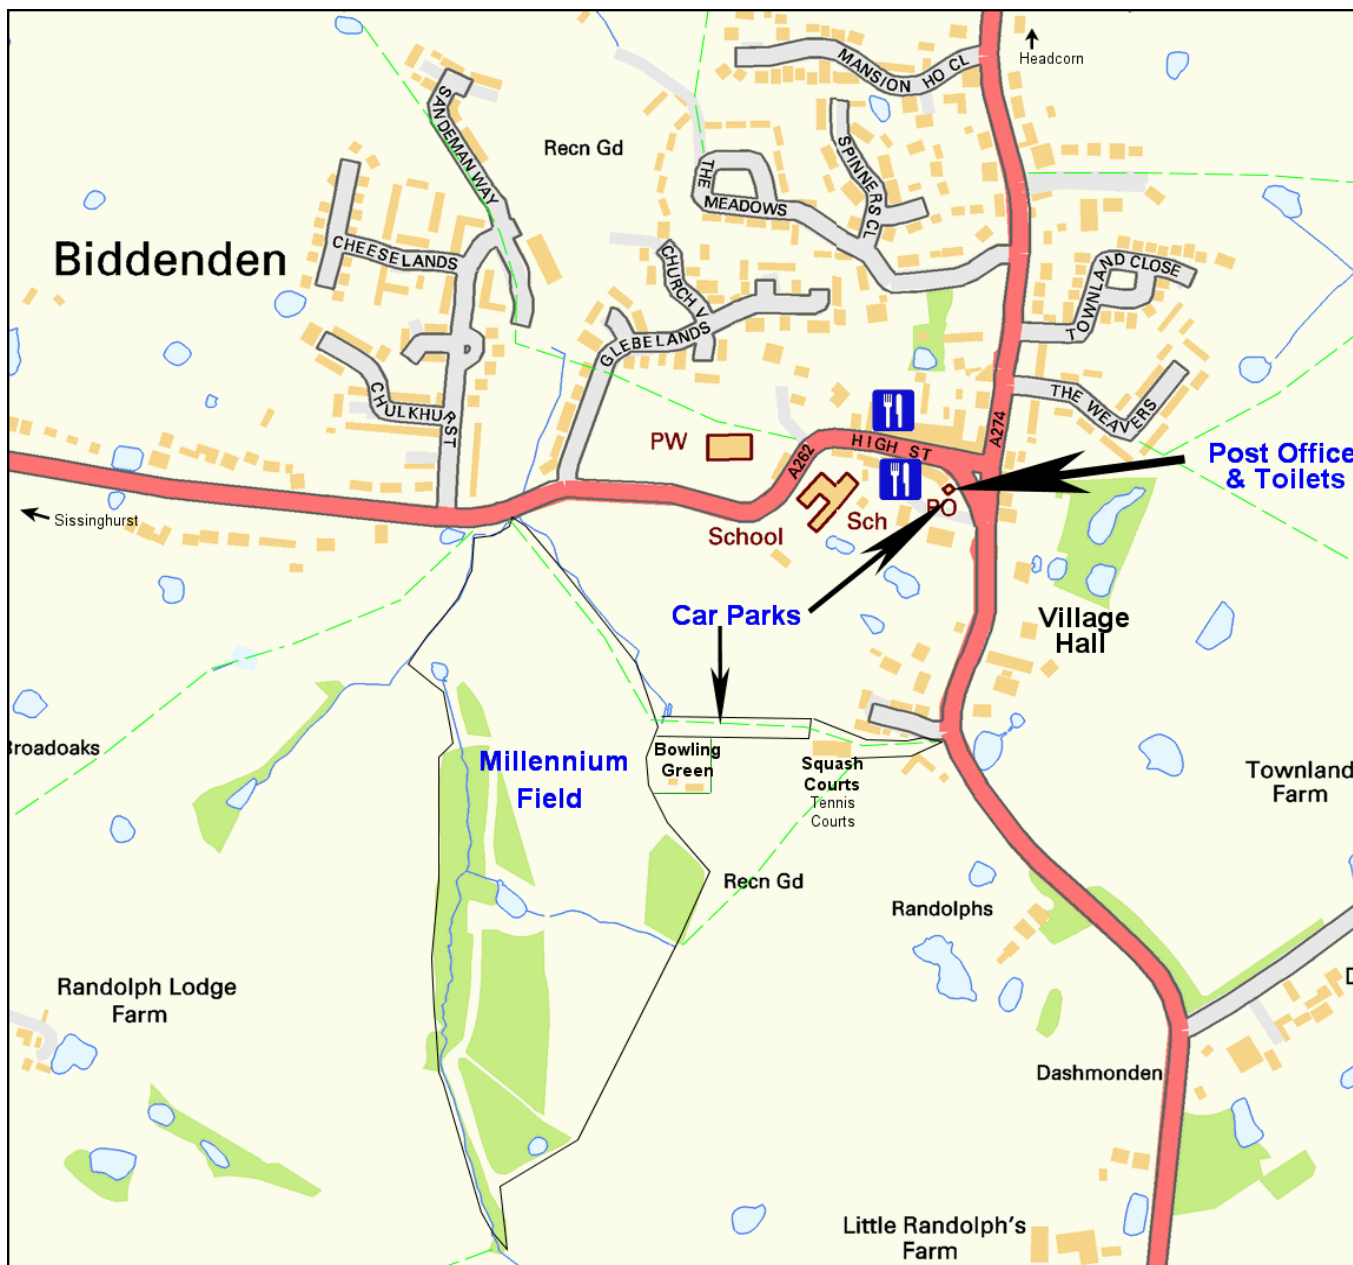

Places to Eat!

In The Village:

The West House Restaurant 01580 291341

Ye Matdes Restaurant 01580 292064

New Golden Kitchen 01580 292555

The Red Lion (pub) 01580 291374

Outside the Village:

The Three Chimneys 01580 291472

1.3m (2.1 km) towards Sissinghurst.

Gram Spice Bangladeshi & Indian Restaurant & take away 1.0m (1.6 km) towards Headcorn 01580 291485

Foot Paths!

Public Foot paths are indicated by a green dashed line.

The Millennium Field is a 22 acre public area .